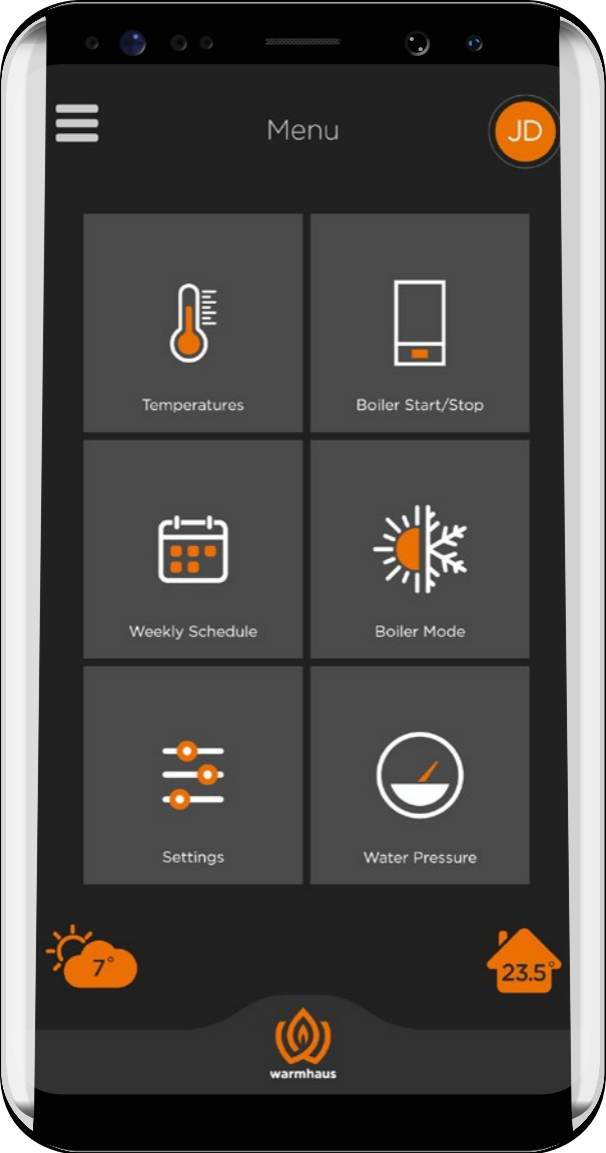

Room Temperature

JD

RecoWa

WI-FI SMART ROOM
THERMOSTAT SET

SMART HEATING AT
YOUR FINGERTIPS

warmhaus

Quick Access to All Features

Easy and fast control with user-friendly menu

On-Off Feature

Turning the boiler ON and OFF remotely with RecoWa, monitoring central heating pressure level while the boiler is operating

Weekly Programmable

Comfort that suits your lifestyle with its programming feature that allows you to adjust the temperature at any time of each single day in a week

Operation in 5 Different Modes

Different heating modes of RecoWa provides high savings by operating when needed

View Combi Boiler Error Codes

View the malfunction occurring in your boiler with error codes, and to re-set basic errors remotely.

Access to Multiple Users

RecoWa's ability to define up to 4 additional users for the control of the boiler by different members of the home

warmhaus

Free Download
RecoWa Application

GET IT ON
Google Play

Download on the
App Store