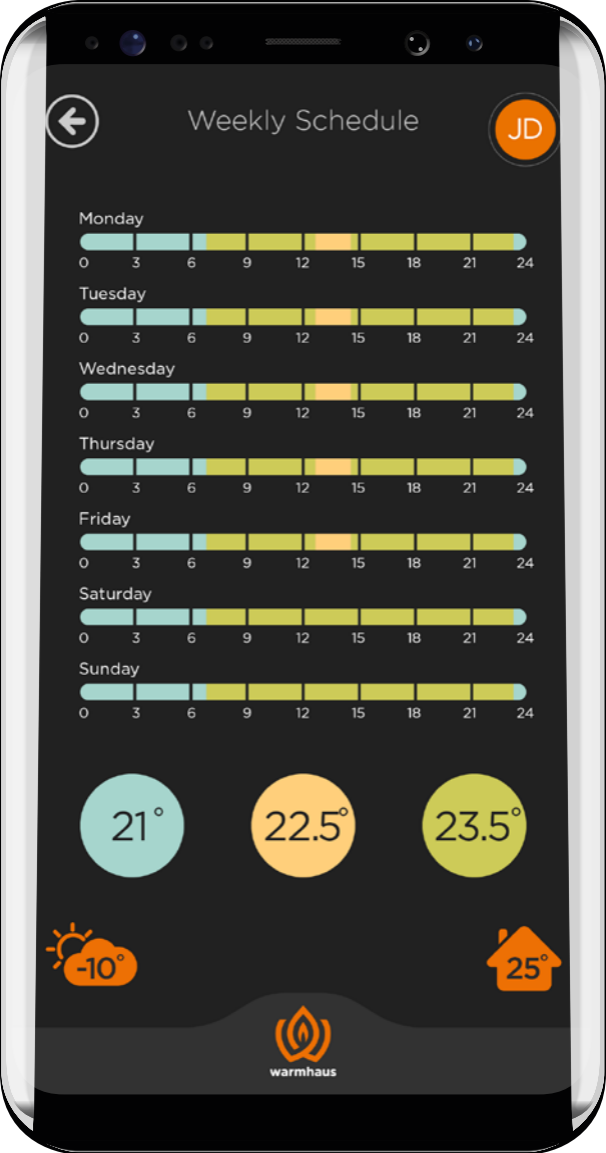

Room Temperature

JD

RecoWa

WI-FI SMART ROOM
THERMOSTAT SET

SMART HEATING AT
YOUR FINGERTIPS

warmhaus

Quick Access to All Features

Easy and fast control with user-friendly menu

On-Off Feature

Turning the boiler ON and OFF remotely with RecoWa, monitoring central heating pressure level while the boiler is operating

Weekly Programmable

Comfort that suits your lifestyle with its programming feature that allows you to adjust the temperature at any time of each single day in a week