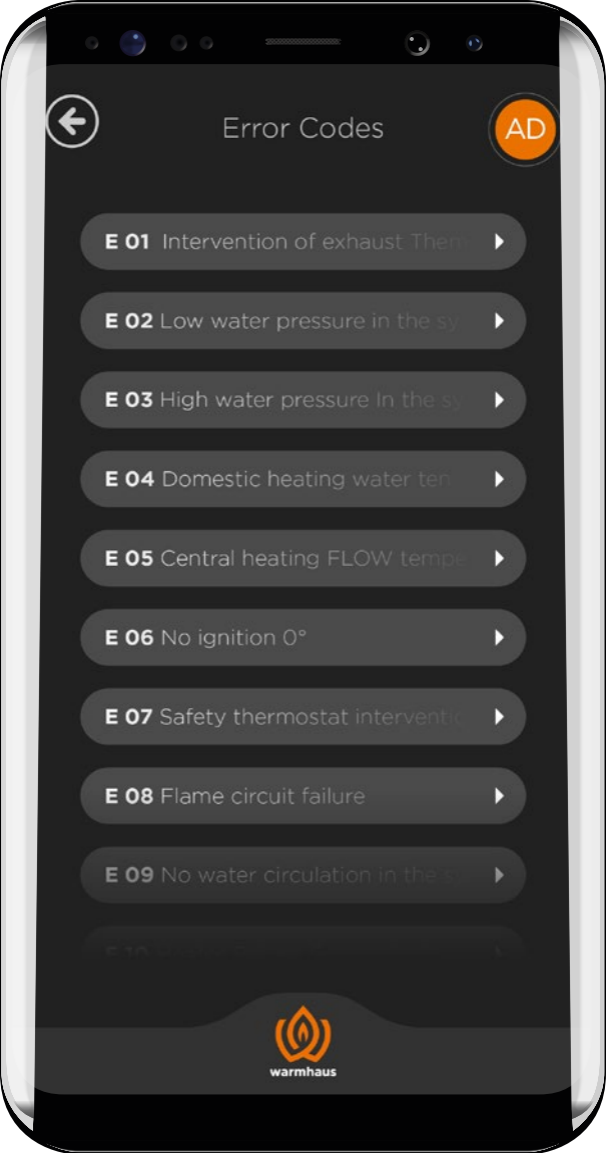

Room Temperature

JD

RecoWa

WI-FI SMART ROOM
THERMOSTAT SET

SMART HEATING AT
YOUR FINGERTIPS

warmhaus

Quick Access to All Features

Easy and fast control with user-friendly menu

On-Off Feature

Turning the boiler ON and OFF remotely with RecoWa, monitoring central heating pressure level while the boiler is operating

Weekly Programmable

Comfort that suits your lifestyle with its programming feature that allows you to adjust the temperature at any time of each single day in a week

Operation in 5 Different Modes

Different heating modes of RecoWa provides high savings by operating when needed

View Combi Boiler Error Codes

View the malfunction occurring in your boiler with error codes, and to re-set basic errors remotely.