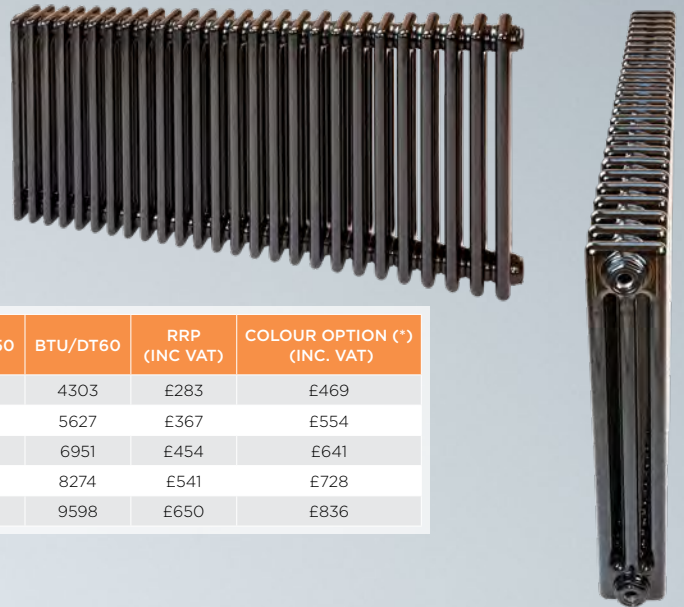

MOONLIGHT SHIVA

Product Code **MC62**

Multi Column | 3 Column | Black

*LEGS are optional

White 3 | Column Supporting Feet (Pr) Leg | FB3 | £30

PRODUCT NAME	PRODUCT CODE	HEIGHT (mm)	WIDTH (mm)	C/C (mm)	W/C (mm)	BTU/DT50	BTU/DT60	RRP (INC VAT)	COLOUR OPTION (*) (INC. VAT)
Shiva	MC62	600	594	594	80	3396	4303	£283	£469
Shiva	MC62	600	770	770	80	4441	5627	£367	£554
Shiva	MC62	600	946	946	80	5486	6951	£454	£641
Shiva	MC62	600	1122	1122	80	6530	8274	£541	£728
Shiva	MC62	600	1298	1298	80	7575	9598	£650	£836

PRODUCT NAME	PRODUCT CODE	RRP (INC VAT)
Supporting Feet	FW2	£28
Supporting Feet	FB3	£30
Supporting Feet	FW3	£30
Supporting Feet	FW4	£35

The Recommended Retail Price (RRP) are inclusive of VAT.
Pipe centres left to right = C/C + Valves
(*) See page 60-61 for colour options.

MOONLIGHT LUNA

Product Code **MC44**

Multi Column | 3 Column | White

*LEGS are optional

White 3 | Column Supporting Feet (Pr) Leg | FB3 | £30