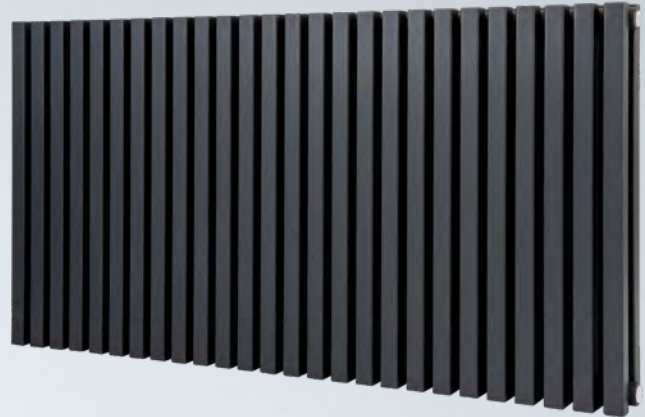

# ATMOSPHERE AQUARIUS

Product Code **Q24**

Square Profile | Double | Horizontal | Anthracite

To install horizontally,  
please use a  
conversion bracket.

PRODUCT NAME	PRODUCT CODE	HEIGHT (mm)	WIDTH (mm)	C/C (mm)	W/C (mm)	BTU/DT50	BTU/DT60	RRP (INC VAT)	COLOUR OPTION (*) (INC. VAT)
Tucana	Q23	1800	270	270	67	5116	6482	£391	£577
Tucana	Q23	1800	405	405	67	7611	9643	£534	£721
Tucana	Q23	1800	540	540	67	10148	12857	£677	£863
Conversion Bracket								£30	
PRODUCT NAME	PRODUCT CODE	HEIGHT (mm)	WIDTH (mm)	C/C (mm)	W/C (mm)	BTU/DT50	BTU/DT60	RRP (INC VAT)	COLOUR OPTION (*) (INC. VAT)
Aquarius	Q24	600	810	810	67	5429	6879	£418	£605
Aquarius	Q24	600	990	990	67	6636	8408	£502	£688
Aquarius	Q24	600	1170	1170	67	7842	9936	£696	£883