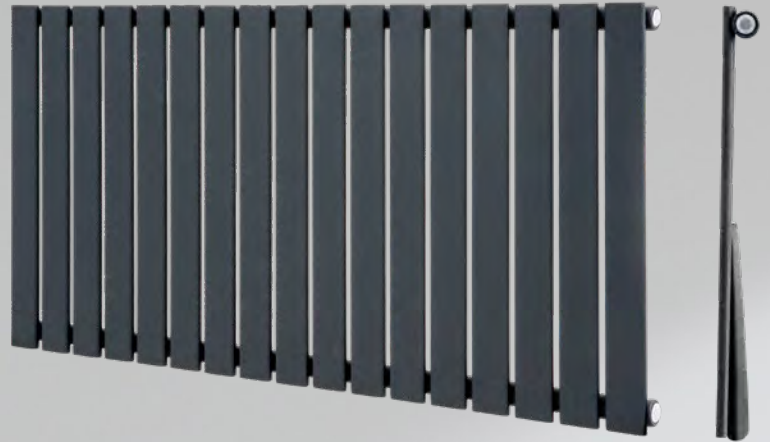

ATMOSPHERE

GEMINI

Product Code **Q28**

Flat Profile | Single | Horizontal | Anthracite

PRODUCT NAME	PRODUCT CODE	HEIGHT (mm)	WIDTH (mm)	C/C (mm)	W/C (mm)	BTU/DT50	BTU/DT60	RRP (INC VAT)	COLOUR OPTION (*) (INC. VAT)
Gemini	Q28	600	440	440	50	1611	2041	£322	£509
Gemini	Q28	600	588	588	50	2214	2805	£333	£520
Gemini	Q28	600	810	810	50	3044	3857	£345	£531
Gemini	Q28	600	1032	1032	50	3874	4908	£350	£537
Gemini	Q28	600	1254	1254	50	4704	5960	£417	£603
Gemini	Q28	600	1402	1402	50	5257	6661	£429	£616
Gemini	Q28	600	1550	1550	50	5749	7359	£463	£650

The Recommended Retail Price (RRP) are inclusive of VAT.
Pipe centres left to right = C/C + Valves
(*) See page 60-61 for colour options.