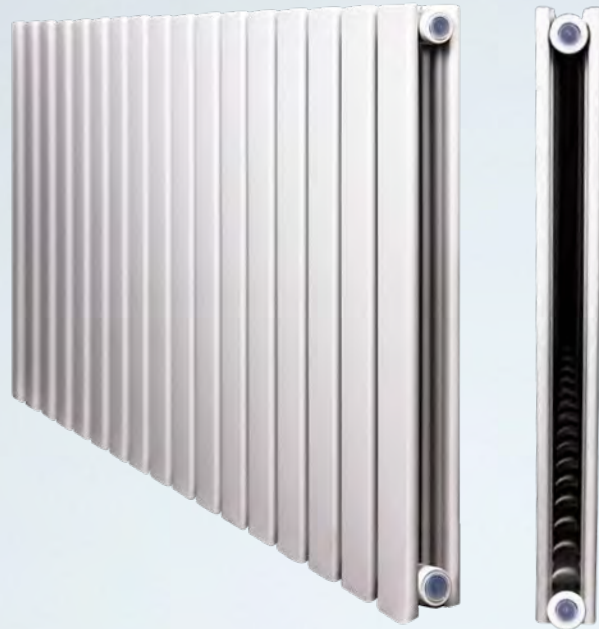

ATMOSPHERE PICTOR

Product Code **Q31**

Flat Profile | Double | Horizontal | White

PRODUCT NAME	PRODUCT CODE	HEIGHT (mm)	WIDTH (mm)	C/C (mm)	W/C (mm)	BTU/DT50	BTU/DT60	RRP (INC VAT)	COLOUR OPTION (*) (INC. VAT)
Pisces	Q30	1800	218	218	67	3092	3918	£390	£576
Pisces	Q30	1800	292	292	67	4123	5224	£412	£599
Pisces	Q30	1800	366	366	67	5191	6577	£424	£610
Pisces	Q30	1800	440	440	67	6230	7893	£537	£723
Pisces	Q30	1800	514	514	67	7268	9209	£616	£802
Pisces	Q30	1800	588	588	67	7997	10236	£646	£833
Pisces	Q30	1600	218	218	67	2684	3401	£367	£554
Pisces	Q30	1600	292	292	67	3578	4533	£384	£571
Pisces	Q30	1600	366	366	67	4509	5713	£407	£593
Pisces	Q30	1600	440	440	67	5509	6980	£509	£695
Pisces	Q30	1600	514	514	67	6311	7996	£593	£780
Pisces	Q30	1600	588	588	67	7123	9117	£638	£825
Pictor	Q31	600	440	440	67	2407	3050	£540	£727
Pictor	Q31	600	588	588	67	3210	4067	£549	£736
Pictor	Q31	600	810	810	67	4413	5591	£559	£746
Pictor	Q31	600	1032	1032	67	5617	7117	£593	£780
Pictor	Q31	600	1254	1254	67	6822	8643	£695	£881
Pictor	Q31	600	1402	1402	67	7824	9913	£706	£893
Pictor	Q31	600	1550	1550	67	8621	11035	£745	£931

The Recommended Retail Price (RRP) are inclusive of VAT.
Pipe centres left to right = C/C + Valvesuie
(*) See page 60-61 for colour options.